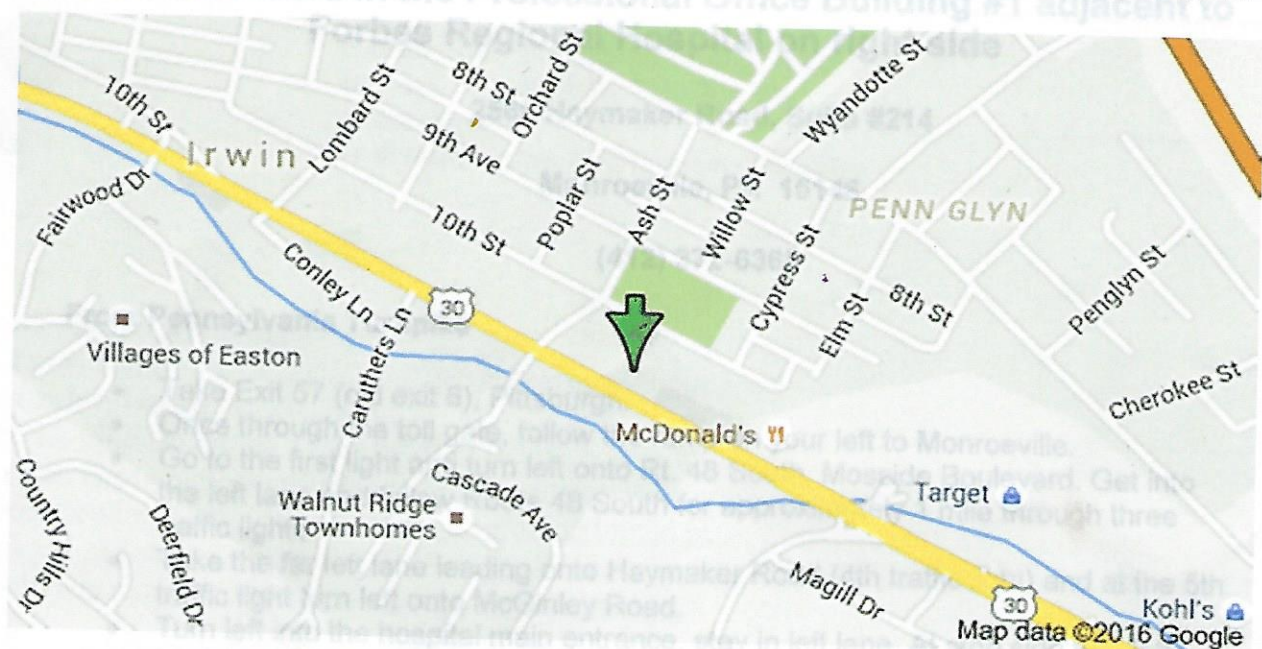

Hearing Unlimited – Directions to Our North Huntington Office

We are located in the Khalil Office Building, right off of Route 30 West. We are located on the Second (2nd) Floor, Suite #4, with convenient parking in the front and rear of the building. There is an elevator to the 2nd floor.

9173 State Route 30 (Lincoln Hwy)

Irwin, PA 15642

(724) 978-7470

From the East (Greensburg): Travel 30 West into Irwin/North Huntington Area. You will pass Kohl's on your right and Target on your right. Continue on Route 30 West until you see The Big McDonald's on the right-hand side. We are immediately past the McDonald's on the right-hand side. Turn right into our parking lot. We are located in the Khalil Office Building, 2nd floor, Suite #4. (Above RE/MAX).

From the West (N. Versailles/East McKeesport): Travel 30 East into Irwin/North Huntington Area. We are directly across from the Denny's, we are located on Route 30 West. We are located in the Khalil Office Building, 2nd floor, Suite #4. (Above RE/MAX).

From the Turnpike: When you get off of the turnpike at the Irwin Exit, you will take Route 30 West until you come to the Big McDonald's located on your right-hand side. Immediately past the McDonald's, turn right into our parking lot. We are located in the Khalil Office Building, 2nd floor, Suite #4. (Above RE/MAX)